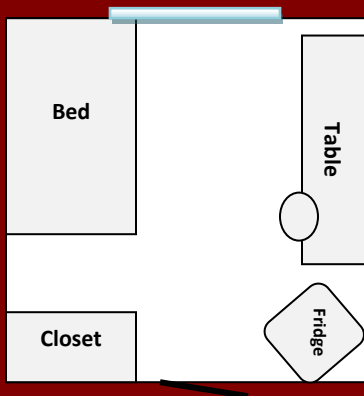

General Floor Layout

Image not to scale; Copper, Nass and Kalum have mirrored layout.

Room Layout

Image not to scale, intended to reflect room contents and layout only. Rooms are approximately 12 x 13 feet in size.

Washroom Layout

Image not scale, intended to reflect layout only. Some washrooms do not contain a tub.