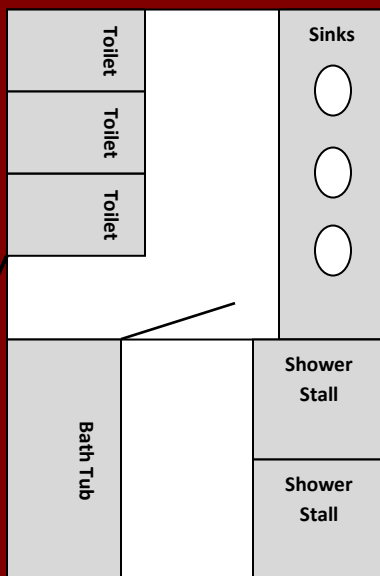

General Floor Layout

Image not to scale; Copper, Nass and Kalum have mirrored layout.

Room Layout

Image not to scale, intended to reflect room contents and layout only. Rooms are approximately 12 x 13 feet in size.

Washroom Layout

Image not scale, intended to reflect layout only. Some washrooms do not contain a tub.